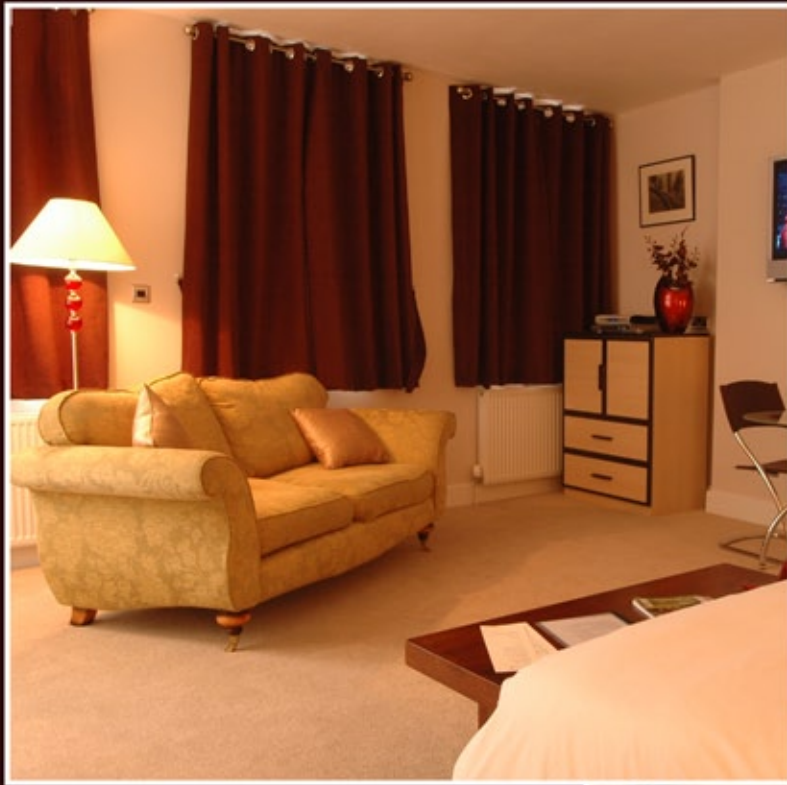

The Suite

- 1 Room Service
- 2 Double Shower with TV
- 3 40" LCD Satellite TV and DVD
- 4 Jacuzzi
- 5 King Size Bed

The Moon & Sixpence suite is available from £120 per night and includes breakfast. Room service is available during bar opening hours.

A beautifully appointed suite
with room service

The Suite